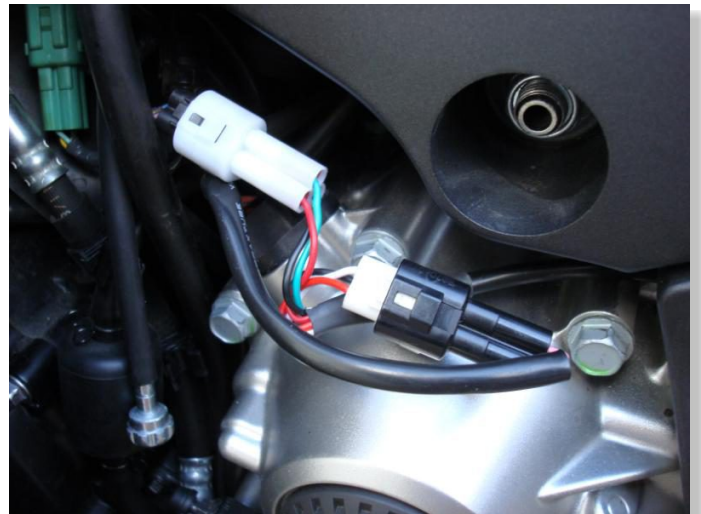

Kawasaki ZZR1400

2006-2012

SUPPLEMENTARY MANUAL

for SH-K01

REMOVE THE SEAT.

PLUG SPEEDOHEALER CONNECTORS
IN-LINE WITH THE VEHICLE SPEED
SENSOR (VSS) CONNECTORS.
(WHITE, 3-POLE CONNECTORS
AT RIGHT SIDE BELOW FRAME)

TYPICAL POSITION
FOR SPEEDOHEALER.