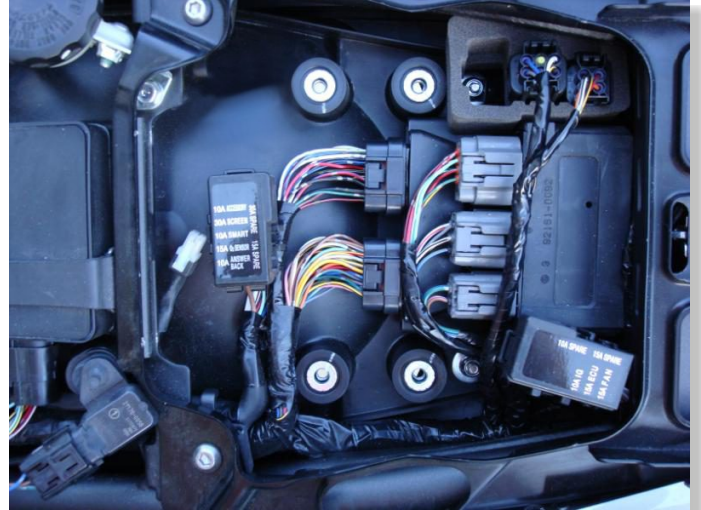

Kawasaki ZZR1400

2006-2012

SUPPLEMENTARY MANUAL

for SH-K01

REMOVE THE SEAT.

PLUG SPEEDOHEALER CONNECTORS
IN-LINE WITH THE VEHICLE SPEED
SENSOR (VSS) CONNECTORS.
(WHITE, 3-POLE CONNECTORS
AT RIGHT SIDE BELOW FRAME)

TYPICAL POSITION
FOR SPEEDOHEALER.